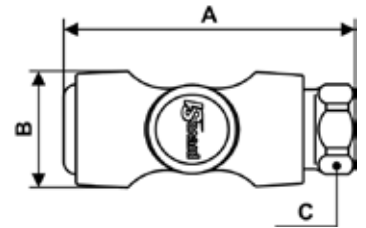

## PREVOS1 SAFETY QUICK COUPLINGS - 1/4» AUTOMOTIVE PROFILE

### Female coupler

Profile : TRUFLATE

<b>Min/max operating pressure</b> 29 / 174 psi	<b>Flow rate at 87 psi</b> 29 CFM	<b>ID passage</b> 1/4"	<b>Temperature min/max</b> 5 / 158 °F
---	--------------------------------------	---------------------------	--

Part number	Female thread	Net weight (Kg)	Dim. A (inch)	Dim. B (inch)	Dim. C (inch)
<b>USI 061201</b>	NPT1/4	0,102	2.8	1.18	0.79
<b>USI 061202</b>	NPT3/8	0,1	2.95	1.18	0.79
<b>USI 061203</b>	NPT1/2	0,109	3.23	1.18	0.91